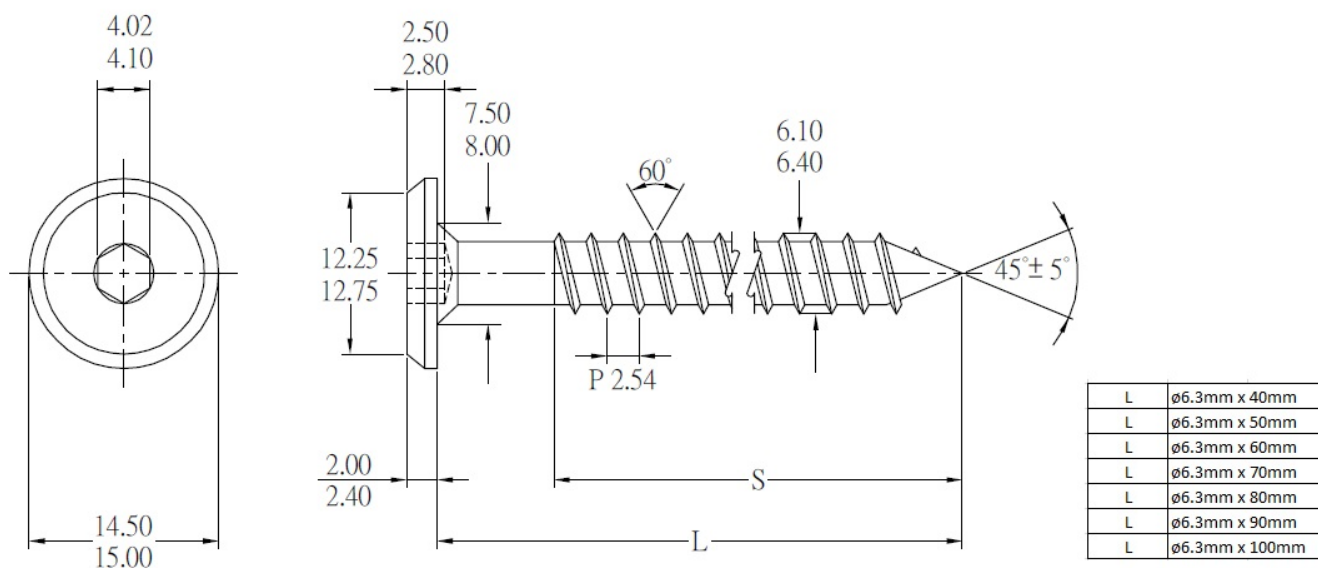

PRODUCT SHEET

Description:

Fifteen Wood Screw, Steel BZP, $\phi 6.3\text{mm} \times 100\text{mm}$, Hex 4mm

Item number:

12.01.398-0

Units	Box	Carton	HS Code	Barcode
Pcs.		600	7318149199	 5704866108386

SISO A/S